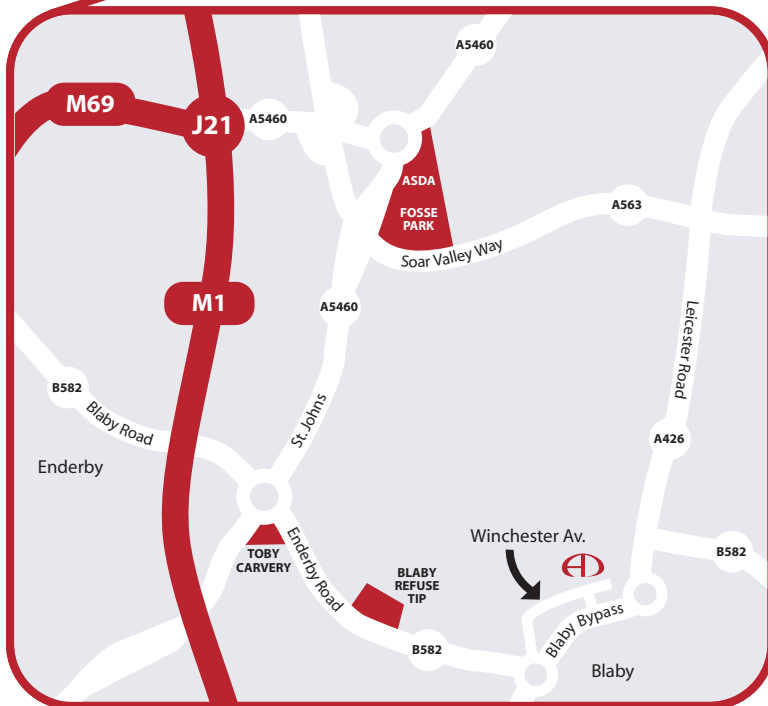

How to find us

From M1 Junction 21 (& M69)

Leave the M1 at junction 21, and follow signposts to Leicester on the A5460. In 0.48m branch left, then merge onto the A563 (signposted Ring Road, Leicester).

When you reach the Fosse Park Junction (in 0.60m) keep in right hand lane then at traffic signals turn right onto Narborough Road South - B4114 (signposted Enderby).

In 0.97m at Foxhunter roundabout take the 1st exit onto Blaby Road - B582 (signposted Blaby).

In 1.05m at roundabout take the 2nd exit onto the A426. Take the first left into Winchester Avenue and Apex Displays will be nearly opposite you in Unit 2a where we look forward to welcoming you.