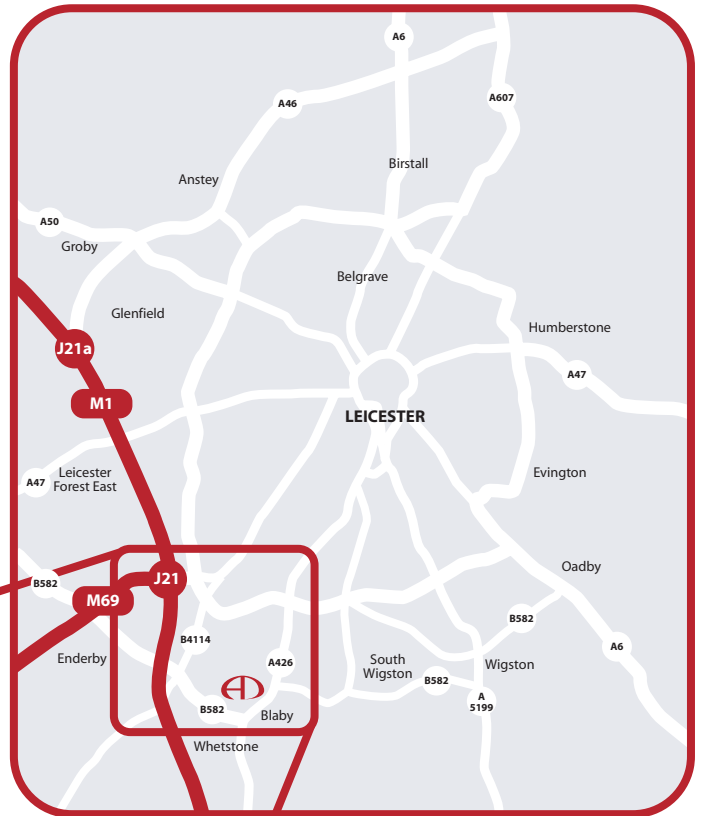

How to find us

From M1 Junction 21 (& M69)

Leave the M1 at junction 21, and follow signposts to Leicester on the A5460. In 0.48m branch left, then merge onto the A563 (signposted Ring Road, Leicester).

When you reach the Fosse Park Junction (in 0.60m) keep in right hand lane then at traffic signals turn right onto Narborough Road South - B4114 (signposted Enderby).

In 0.97m at Foxhunter roundabout take the 1st exit onto Blaby Road - B582 (signposted Blaby).

In 1.05m at roundabout take the 2nd exit onto the A426. Take the first left into Winchester Avenue and Apex Displays will be nearly opposite you in Unit 2a where we look forward to welcoming you.